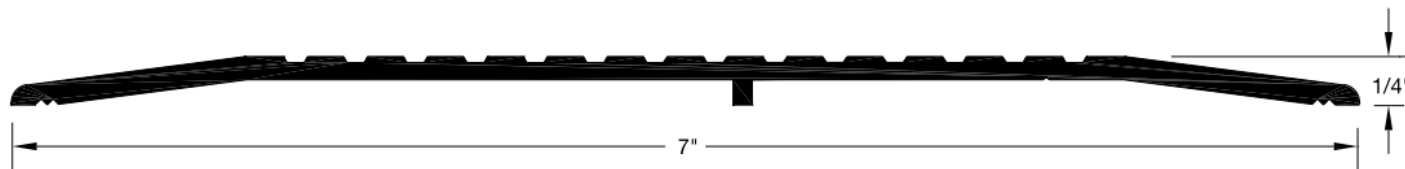

## Saddle

S407  

### Finishes:

- A - Aluminum Mill Finish
- B - Architectural Brass
- D - Dark Bronze Anodized Aluminum

Job:
Prepared For:
Prepared By:
Date:
Remarks:

*Guaranteed quality since 1918*

#10 x 1-1/2" wood screws provided.